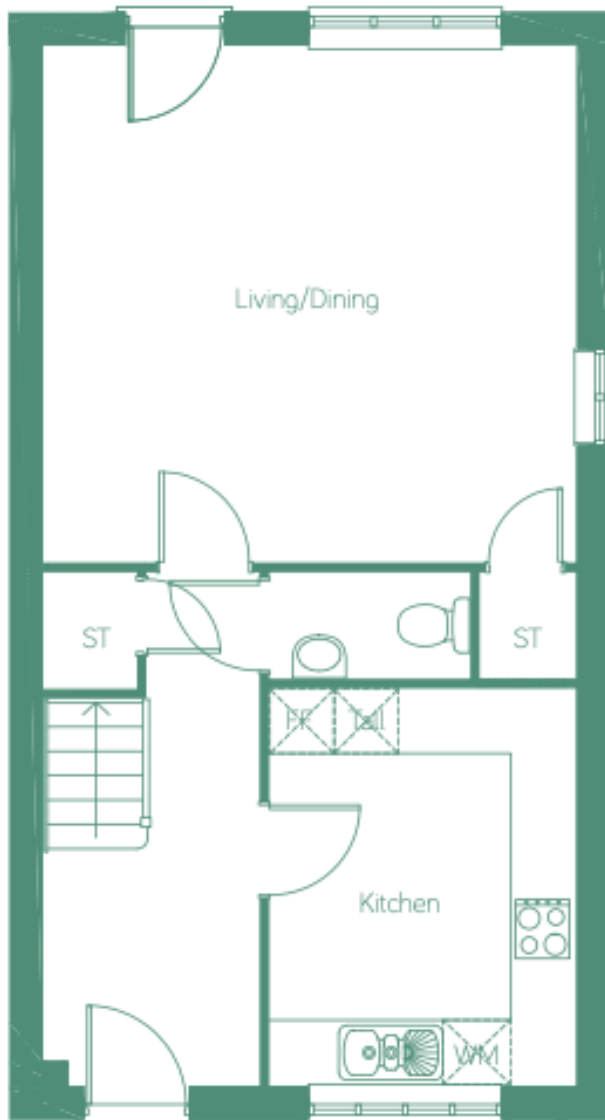

Three bedroom house

Plots 30 | 31

Internal area: 95.8m² ~ 1031ft²

Kitchen	2.8m	x	3.6m	8'9"	x	12'1"
Living/Dining	4.9m	x	4.8m	15'9"	x	15'7"
Bedroom 1	2.7m	x	4.7m	8'5"	x	14'6"
Bedroom 2	2.6m	x	4.8m	8'6"	x	15'8"
Bedroom 3	2.2m	x	3.3m	7'3"	x	11'1"

Floor plans shown are taken from the architect plans prior to construction and exact layouts and sizes may vary. All measurements are taken from the widest point and dimensions are subject to minor variations. To improve legibility, these plans have been sized to fit each page; as a result this plan may not be at the same scale as those on other pages.