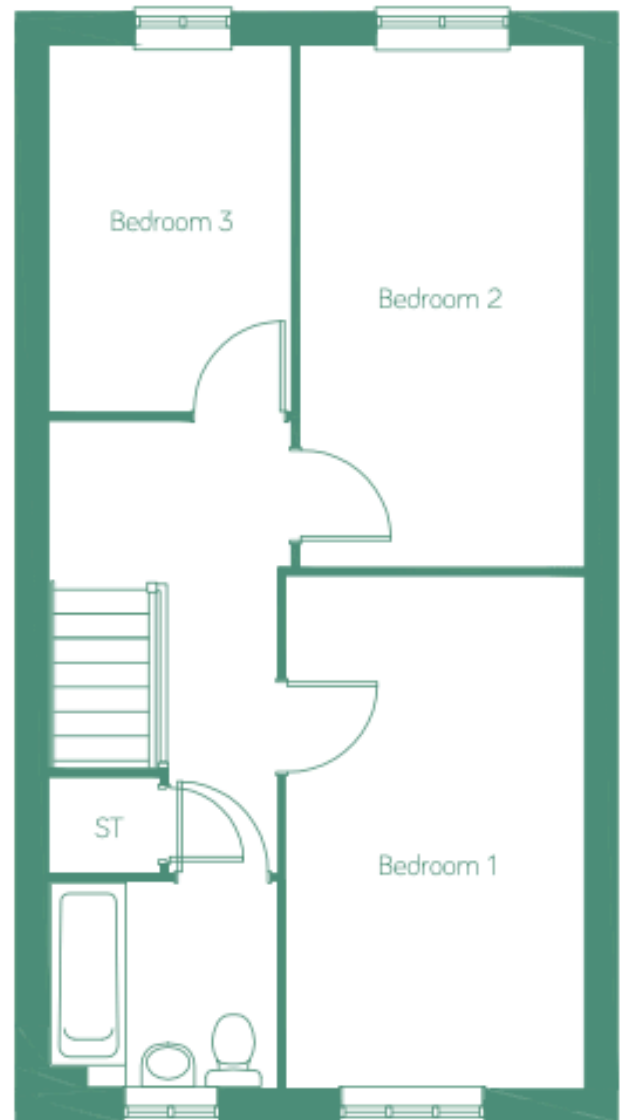

Three bedroom house

Plots 30 | 31

Internal area: 95.8m² ~ 1031ft²

Kitchen	2.8m	x	3.6m	8'9"	x	12'1"
Living/Dining	4.9m	x	4.8m	15'9"	x	15'7"
Bedroom 1	2.7m	x	4.7m	8'5"	x	14'6"
Bedroom 2	2.6m	x	4.8m	8'6"	x	15'8"
Bedroom 3	2.2m	x	3.3m	7'3"	x	11'1"

Floor plans shown are taken from the architect plans prior to construction and exact layouts and sizes may vary. All measurements are taken from the widest point and dimensions are subject to minor variations. To improve legibility, these plans have been sized to fit each page; as a result this plan may not be at the same scale as those on other pages.