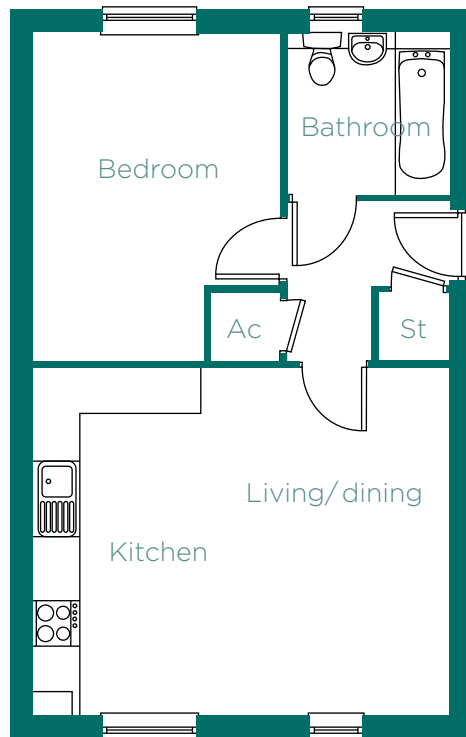

ONE BEDROOM APARTMENT

Plots 12 | 13* | 14 | 15* | 16 | 17*

Gf Gf L1 L1 L2 L2

Internal area: 50.4m² - 542ft²

Kitchen	4.27m	x	1.85m	14'0"	x	6'0"
Living/dining	5.86m	x	4.27m	19'2"	x	14'0"
Bedroom	4.35m	x	3.31m	14'3"	x	10'10"

Ground floor

First floor

Second floor

*Indicates that this plot is handed