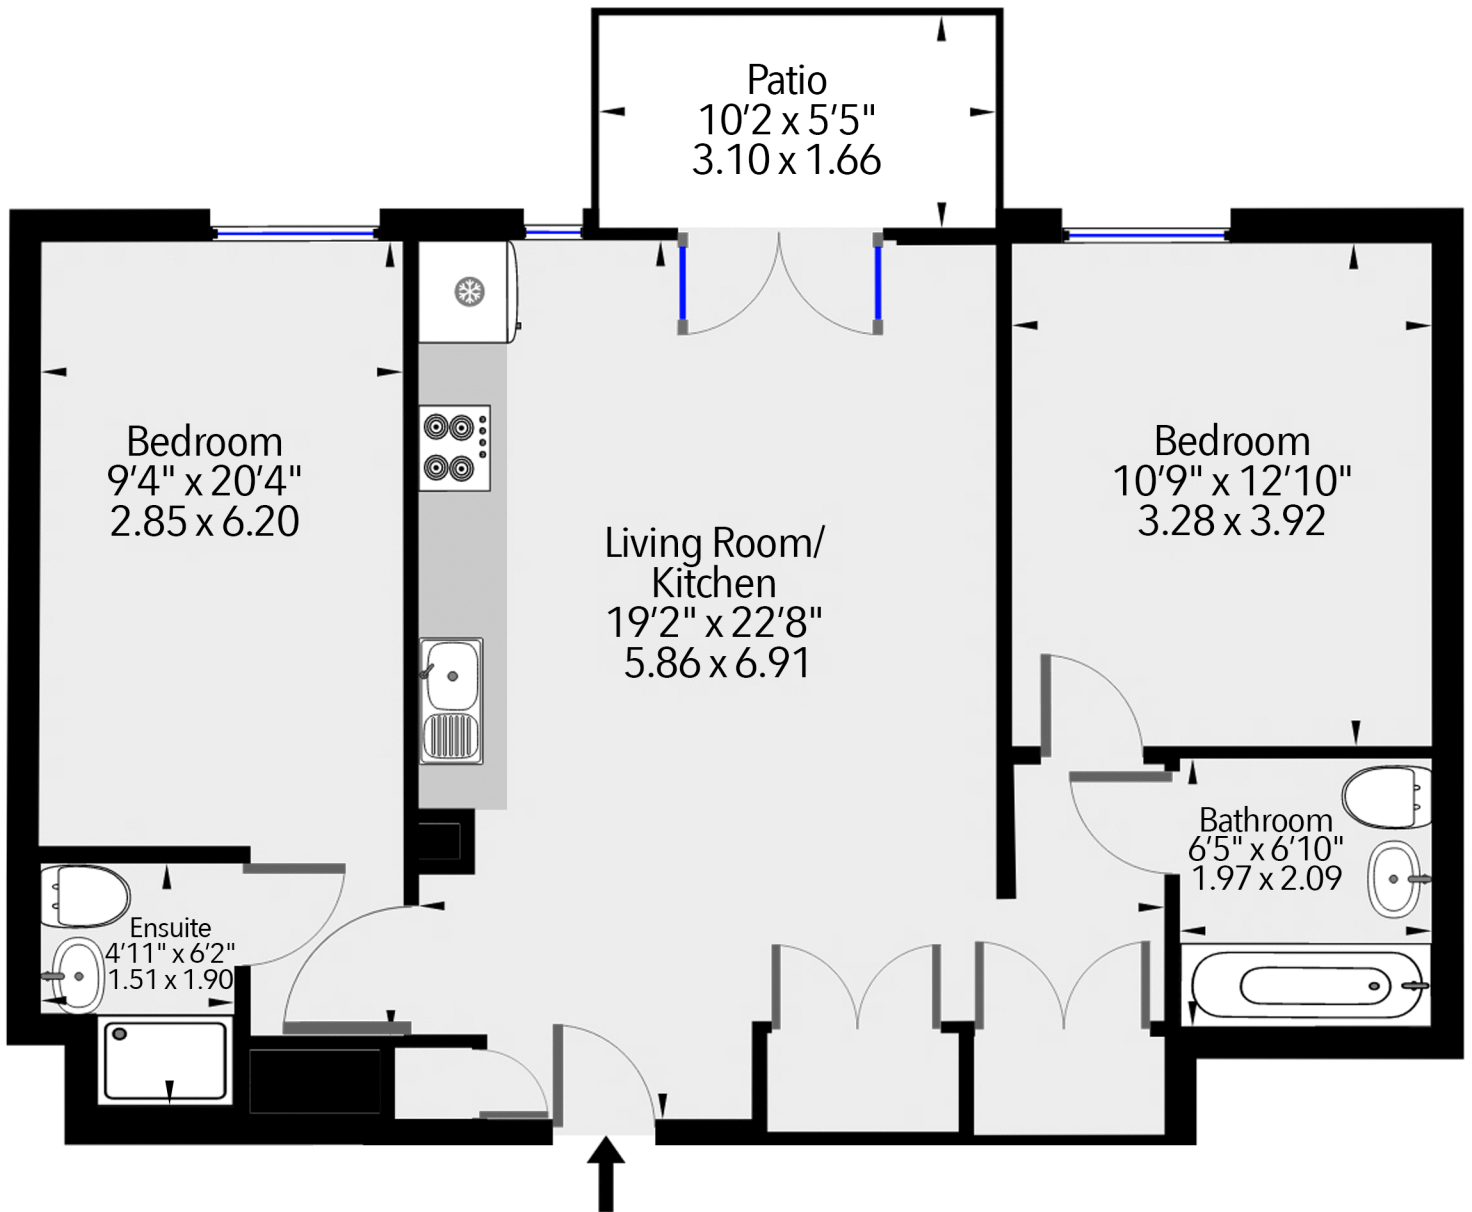

# Festive Mansions, Olympic Park E20

Approx. Gross Internal Area 781 sq. ft. / 72.6 sq. m.

## Fourth Floor

Whilst every attempt has been made to ensure the accuracy of the floor plan contained here, measurements of doors, windows and rooms are approximate and no responsibility is taken for any error, omission or misstatement. These plans are for representation purposes only and should be used as such by any prospective buyer or leasee. Specifically no guarantee is given on the gross internal floor area of the property if quoted on this plan and any figures given is initial guidance only and should be treated as such.